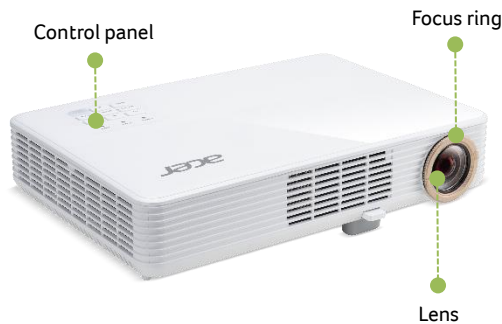

Feature Highlights

Expressive display

- Full HD (1,920 x 1,080) resolution
- 2,000 ANSI lumens
- 1,000,000:1 contrast ratio
- Wide color gamut 85% NTSC
- Long-lasting LED brightness consistency
- 4K support
- HDR support

Enhanced usability

- Slim and compact 2.1 kg
- Wireless Projection¹
- Screen Mirroring^{1,2} (App-free)
- Multimedia playback
- 24/7 operation
- 3W built-in speaker
- Instant on/off

Installation flexibility

- 360-degree projection
- Vertical keystone +/- 40 degrees

Eco-friendly functionality

- Up to 30,000 hours lifetimes (Eco mode)
- Lamp-free, Mercury-free

1 – Wireless dongle (standard accessory) is required for wireless projection.
2 – Additional device must support Miracast technology.

Product View

Standard Accessory

Optional Accessory