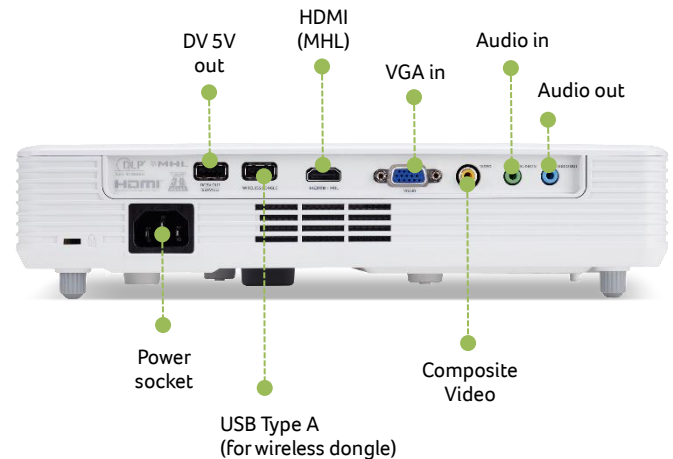

Enhanced usability

- Slim and compact 2.1 kg
- Wireless Projection¹
- Screen Mirroring^{1,2} (App-free)
- Multimedia playback
- 24/7 operation
- 3W built-in speaker
- Instant on/off

Installation flexibility

- 360-degree projection
- Vertical keystone +/- 40 degrees

Eco-friendly functionality

- Up to 30,000 hours lifetimes (Eco mode)
- Lamp-free, Mercury-free

1 – Wireless dongle (standard accessory) is required for wireless projection.
2 – Additional device must support Miracast technology.

Product View

Standard Accessory

WirelessProjection-Kit
UWA5

Optional Accessory

WirelessCAST
MWA3

3D Glasses
E4W

Ceiling Mount
CM-01S

Ceiling Mount
CM-02S

360 degree projection

360-degree Projection

Projector can be rotated 360 degrees in different direction for positioning flexibility. It enables special projection for exhibition or show room that requires projector not only supporting front angle.